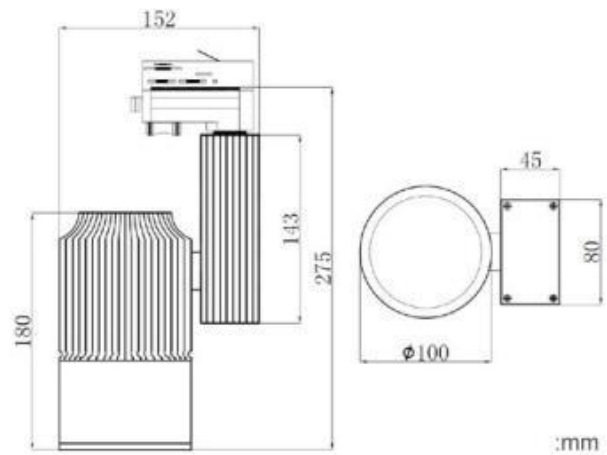

## Photo-metric :

### LUMINOUS INTENSITY DISTRIBUTION DIAGRAM

\* Please contact our sales for IES file

## Dimension :

25W 30w 35W

40W 45W