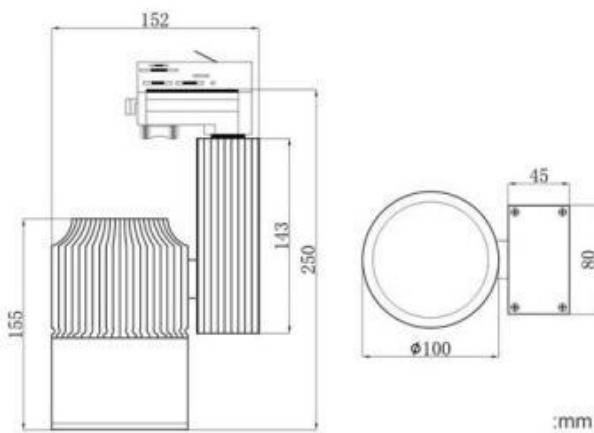

### Specification:

- Power supply :Italy Brand Archi
- Track adapter: 2 wires 3 wires 4 wires 6 Wires
- Housing material: aluminum.
- Housing color: White, Black
- Dimmable : No/OFF / Triac Dim/ 0-10V Dim/ DALI Dim
- Working environment temperature: -20oc ~ +45oc.
- Lamp Certificates: CE ROHS SAA
- Driver Certificates : TUV CB UL CE ROHS SAA

Model No.	Input voltage(V)	Power (w)	LED Chip	Luminous flux (lm) (±5%)	Beam angle(o)	CCT (K)	CRI	Size (mm)	Weight (kg)
OP-TLA25W	AC220-240V AC110-277V	25W	OSRSAM Bridgelux	2500LM	15, 24, 38,60	2700K 3000K 4000K 5000K	90+	D100 H155mm	1.3
OP-TLA30W	AC220-240V AC110-277V	30W	OSRSAM Bridgelux	3000LM	15, 24, 38,60	2700K 3000K 4000K 5000K	90+	D100 H155mm	1.3
OP-TLA35W	AC220-240V	35W	OSRSAM Bridgelux	3500LM	15, 24, 38,60	2700K 3000K 4000K 5000K	90+	D100 H155mm	1.3
OP-TLA40W	AC220-240V AC100-277V	40W	OSRSAM Bridgelux	4000LM	15, 24, 38,60	2700K 3000K 4000K 5000K	90+	D100 H180mm	1.5
OP-TLA45W	AC220-240V AC100-277V	45W	OSRSAM Bridgelux	4500LM	15, 24, 38,60	2700K 3000K 4000K 5000K	90+	D100 H180mm	1.5

## Photo-metric :

## Dimension :

25W 30w 35W

40W 45W