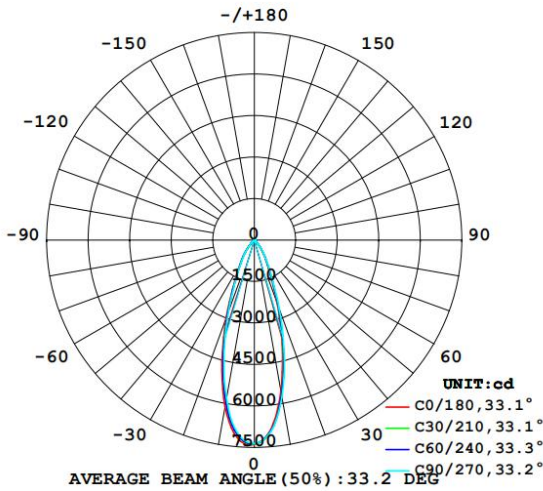

Photo-metric :

LUMINOUS INTENSITY DISTRIBUTION DIAGRAM