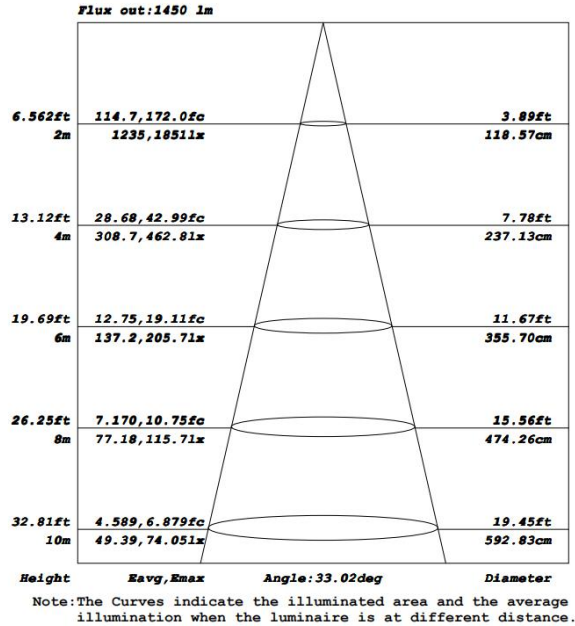

Photo-metric :

LUMINOUS INTENSITY DISTRIBUTION DIAGRAM