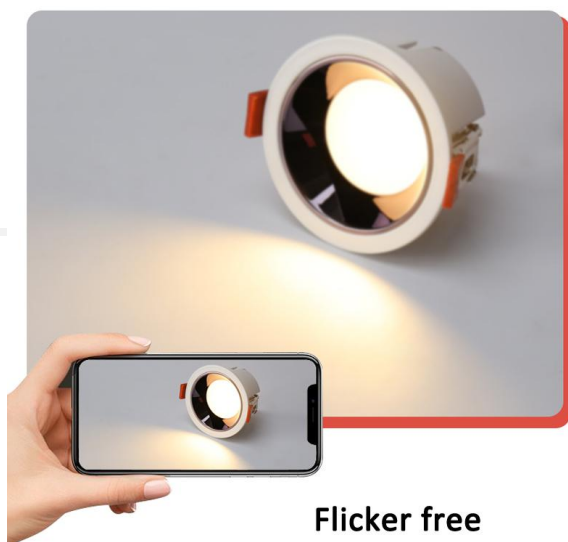

Information:

Features:

- Opal diffuser glare free design ,Spread a very homogenous light
- 4 kinds of colour reflector options to perfectly suit the aesthetics of your project
- Direct replacement for compact fluorescent lamp downlights
- Energy savings of up to 60 % compared to luminaires that use CFL
- Adopt aluminum alloy as material die-casting process , high-end and gorgeous
- Low UGR < 16
- High transmission PMMA Cover
- No UV or IR radiation
- Medium useful life > 50,000 hours (L80B50) at ambient temperature of 25 ° C
- Working environment temperature: -20oc ~ +45oc.
- Dimming options : Triac 0/ 1-10V DALI
- Lamp Certificates: CE ROHS SAA

Model Number	Input voltage(V)	Power (w)	LED Chip	Luminous flux (lm) (±5%)	Beam angle(o)	CCT (K)	CRI	Size (mm)	Cutout(mm)
OP-DLP9W P3	AC220V-240V	9W	OSRAM	900LM	90	2700K 3000K 4000K 5000K 6000K	80+	Φ85*H46m m	ø75mm
OP-DLP12W P3	AC220V-240V	12W	OSRAM	1200LM	90	2700K 3000K 4000K 5000K 6000K	80+	Φ100*H48m m	ø90mm
OP-DLP15W P3	AC220V-240V	15W	OSRAM	1500LM	90	2700K 3000K 4000K 5000K 6000K	80+	Φ114*H68m m	ø95mm
OP-DLP20W P3	AC220V-240V	20W	OSRAM	2000LM	90	2700K 3000K 4000K 5000K 6000K	80+	Φ130*H55m m	ø110 mm
OP-DLP30W P3	AC220V-240V	30W	OSRAM	3000LM	90	2700K 3000K 4000K 5000K 6000K	80+	Φ170*H65m m	ø150mm
OP-DLP35W P3	AC220V-240V	35W	OSRAM	3500LM	90	2700K 3000K 4000K 5000K 6000K	80+	Φ170*H65m m	ø150mm

Flicker free