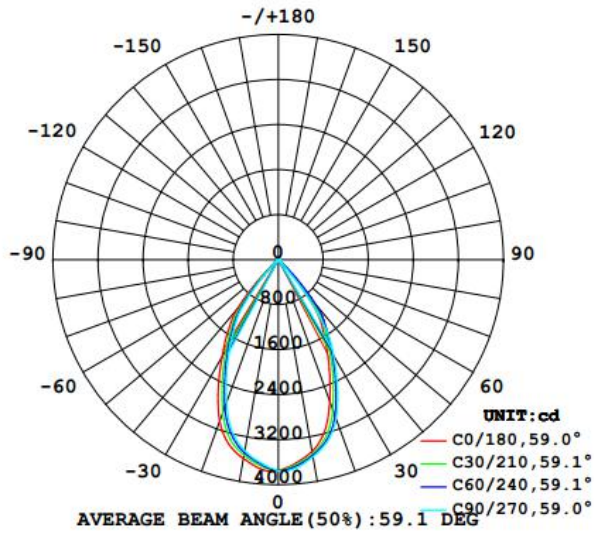

Photo-metric :

LUMINOUS INTENSITY DISTRIBUTION DIAGRAM