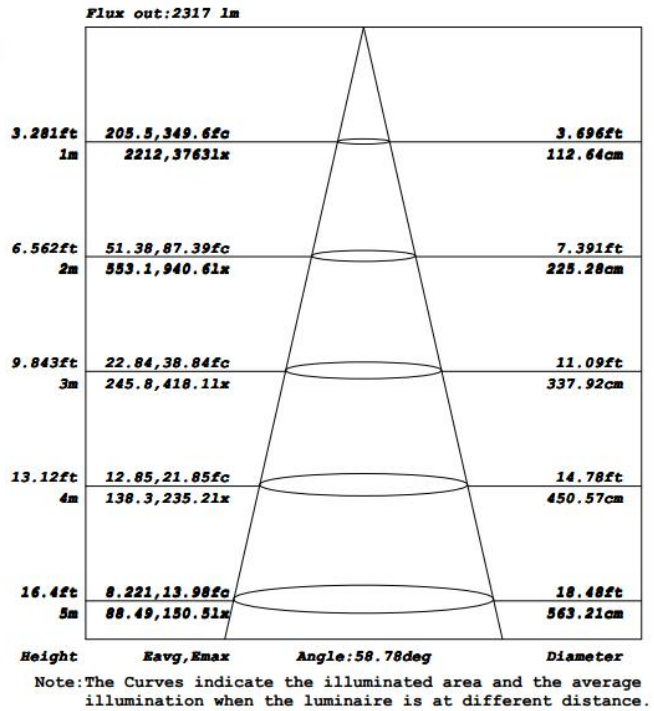

Photo-metric :

LUMINOUS INTENSITY DISTRIBUTION DIAGRAM